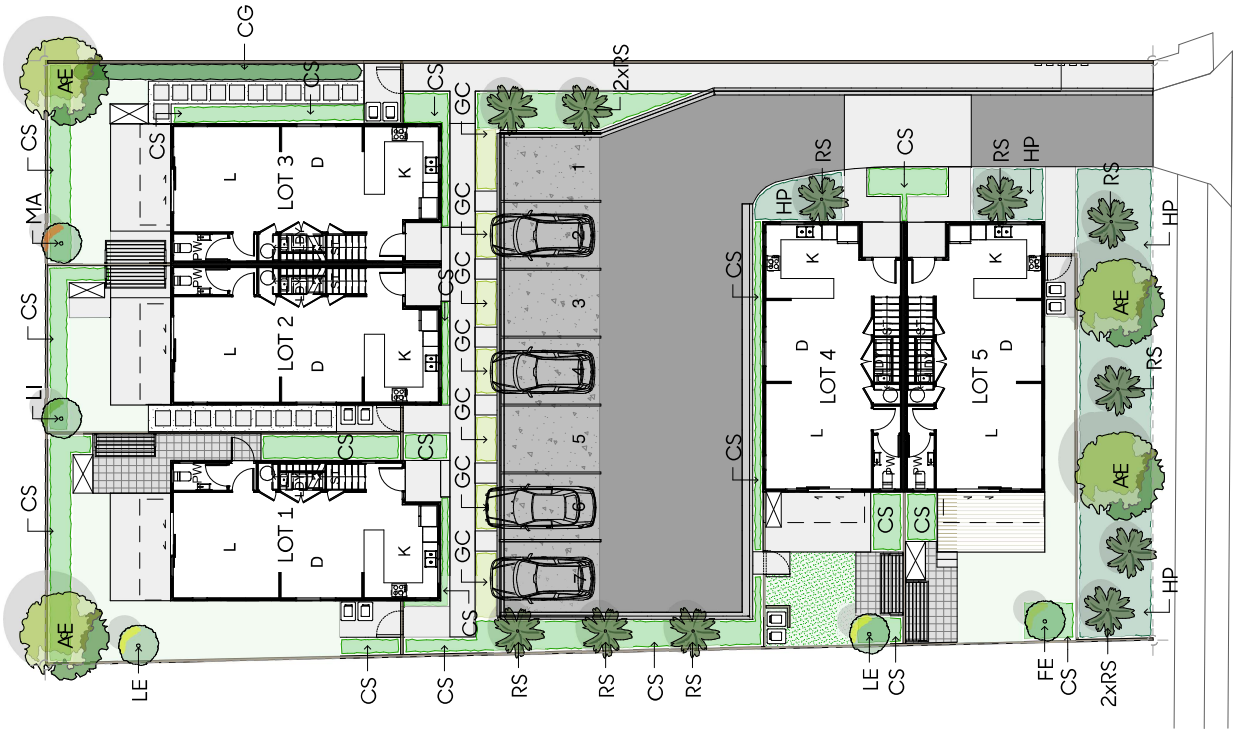

- Specimen trees
- Fruiting trees
- Narrow feature trees
- Hedging
- Ground cover planting
- Contained strip planting
- Hardy common planting
- Standard concrete
- Exposed aggregate concrete
- Acid washed concrete
- Decking
- Lawn
- Artificial turf
- Storage box
- Storage shed
- Folding clothesline
- Wheelle bins
- Fencing < 1.2m
- Fencing > 1.2m
- Gates

Alectryon excelsus

Rhopalostylis sapida

Citrus x limon

Corokia 'Geenty's Green'

Pimelea prostrata

Liberia grandiflora

Mt Albert Road

Code	Name	Common Name	PB	Quantity	Plant
AE	<i>Alectryon excelsus</i>	llōkōi	50	As specified	4
RS	<i>Rhopalostylis sapida</i>	hikou	18	As specified	11
LE	<i>Citrus x limon</i>	limon	18	As specified	2
LI	<i>Citrus x aurantiifolia</i>	res 7 lime	18	As specified	1
MA	<i>Citrus x aurantiifolia</i>	res 7 lime	18	As specified	1
FE	<i>Acca sellowiana</i>	lāka	18	As specified	1
CG	<i>Corakia Geenty's Green</i>	green corakia	18	800mm	15
GC	Ground Cover Planting				
50%	<i>Pimelea prostrata</i>	nz daphne	3	500mm	27
50%	<i>Muehlenbeckia axillaris</i>	pothuehue	3	500mm	27
CS	Contained Strip Planting				
50%	<i>Carex flagellifera Green</i>	nz PB	3	400mm	192
50%	<i>Liberita grandiflora</i>	carex sedge	3	400mm	192
HP	Hardy Common Planting				
25%	<i>Liberita grandiflora</i>	nz PB	3	600mm	65
25%	<i>Phormium cookianum Emerald Green</i>	kwai f inouitain flax	3	600mm	65
50%	<i>Coprosma repens Poor Knights</i>	tauapata	3	750mm	42